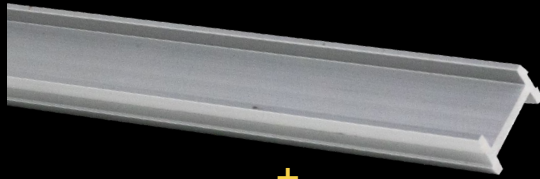

WESTRIM IBEAM
EXTRUSION

+

=

TRULUME 24V QUATTRO