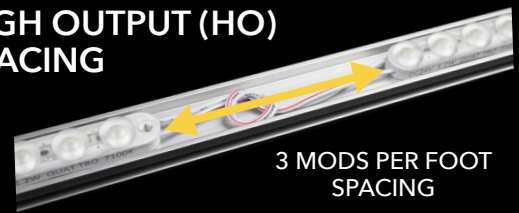

HIGH OUTPUT (HO)
SPACING