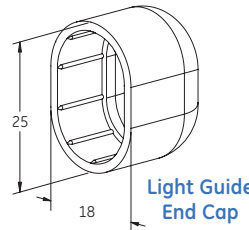

Light Guide End Caps

Light Guide Connectors

Light Guide Corners

# System & Component Illustrations

All dimensions are in mm  
Images are not to scale

**Tetra Contour Complete System**

**Light Engine**

**Light Guide**

**Light Engine, Light Guide & Mounting Clip**

**Light Guide Mounting Clip**

**Light Engine Mounting Clip**

**Light Guide End Cap**

**Light Guide Connector**

**Inside Corner Connector**

**Outside Corner Connector**

**Planar Corner Connector**

**Weather Box**

**Exploded View**