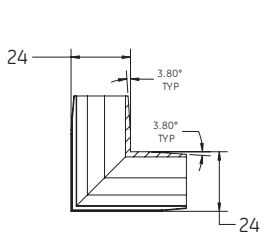

# System & Component Illustrations

All dimensions are in mm  
Images are not to scale

**Tetra Contour Complete System**

**Light Engine**

**Light Guide**

**Light Engine, Light Guide & Mounting Clip**

**Light Guide Mounting Clip**

**Light Engine Mounting Clip**

**Light Guide End Cap**

**Light Guide Connector**

**Inside Corner Connector**

**Outside Corner Connector**

**Planar Corner Connector**

**Weather Box**

**Exploded View**