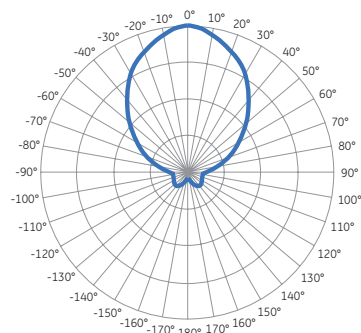

Light Output

LED light engine