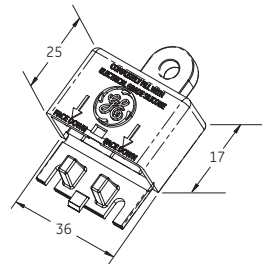

# System & Component Illustrations

All dimensions are in mm  
Images are not to scale

**Tetra Contour Complete System**

**Light Engine**

**Light Guide**

**Light Engine, Light Guide & Mounting Clip**

**Light Guide Mounting Clip**

**Light Engine Mounting Clip**

**Light Guide End Cap**

**Light Guide Connector**

**Inside Corner Connector**

**Outside Corner Connector**

**Planar Corner Connector**

**Weather Box**

**Exploded View**