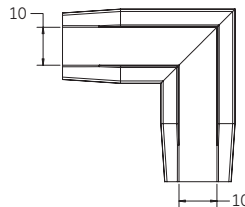

# System & Component Illustrations

All dimensions are in mm  
Images are not to scale

**Tetra Contour Complete System**

**Light Engine**

**Light Guide**

**Light Engine, Light Guide & Mounting Clip**

**Light Guide Mounting Clip**

**Light Engine Mounting Clip**

**Light Guide End Cap**

**Light Guide Connector**

**Inside Corner Connector**

**Outside Corner Connector**

**Planar Corner Connector**

**Weather Box**

**Exploded View**