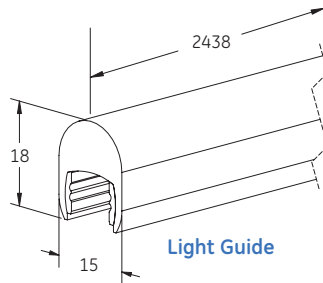

Light Guide End Caps

Light Guide Connectors

Light Guide Corners

# System & Component Illustrations

All dimensions are in mm  
Images are not to scale

**Tetra Contour Complete System**

**Light Engine**

**Light Guide**

**Light Engine, Light Guide & Mounting Clip**

**Light Guide Mounting Clip**

**Light Engine Mounting Clip**

**Light Guide End Cap**

**Light Guide Connector**

**Inside Corner Connector**

**Outside Corner Connector**

**Planar Corner Connector**

**Weather Box**

**Exploded View**