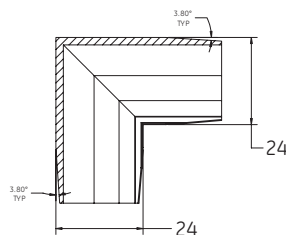

# System & Component Illustrations

All dimensions are in mm  
Images are not to scale

**Tetra Contour Complete System**

**Light Engine**

**Light Guide**

**Light Engine, Light Guide & Mounting Clip**

**Light Guide Mounting Clip**

**Light Engine Mounting Clip**

**Light Guide End Cap**

**Light Guide Connector**

**Inside Corner Connector**

**Outside Corner Connector**

**Planar Corner Connector**

**Weather Box**

**Exploded View**