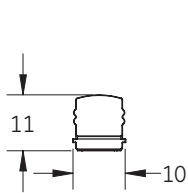

Light Guide End Caps

Light Guide Connectors

Light Guide Corners

# System & Component Illustrations

All dimensions are in mm  
Images are not to scale

**Tetra Contour Complete System**

**Light Engine**

**Light Guide**

**Light Engine, Light Guide & Mounting Clip**

**Light Guide Mounting Clip**