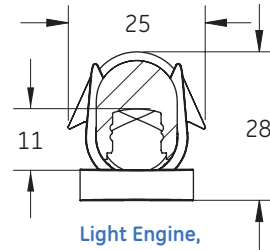

Light Guide End Caps

Light Guide Connectors

Light Guide Corners

# System & Component Illustrations

All dimensions are in mm  
Images are not to scale

**Tetra Contour Complete System**

**Light Engine**

**Light Guide**

**Light Engine, Light Guide & Mounting Clip**

**Light Guide Mounting Clip**

**Light Engine Mounting Clip**

**Light Guide End Cap**

**Light Guide Connector**

**Inside Corner Connector**

**Outside Corner Connector**

**Planar Corner Connector**

**Weather Box**

**Exploded View**