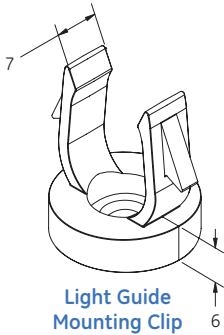

Light Guide End Caps

Light Guide Connectors

Light Guide Corners

# System & Component Illustrations

All dimensions are in mm  
Images are not to scale

**Tetra Contour Complete System**

**Light Engine**

**Light Guide**

**Light Engine, Light Guide & Mounting Clip**

**Light Guide Mounting Clip**

**Light Engine Mounting Clip**

**Light Guide End Cap**

**Light Guide Connector**

**Inside Corner Connector**

**Outside Corner Connector**

**Planar Corner Connector**

**Weather Box**

**Exploded View**