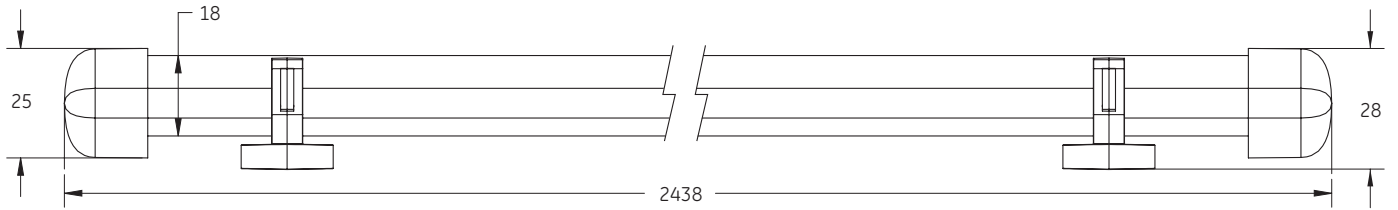

Light Guide End Caps

Light Guide Connectors

Light Guide Corners

# System & Component Illustrations

All dimensions are in mm  
Images are not to scale

**Tetra Contour Complete System**

**Light Engine**

**Light Guide**

**Light Engine, Light Guide & Mounting Clip**

**Light Guide Mounting Clip**