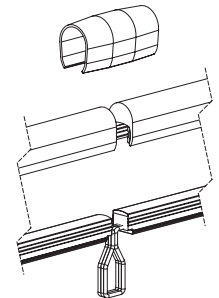

Light Guide End Caps

Light Guide Connectors

Light Guide Corners

# System & Component Illustrations

All dimensions are in mm  
Images are not to scale

**Tetra Contour Complete System**

**Light Engine**

**Light Guide**

**Light Engine, Light Guide & Mounting Clip**

**Light Guide Mounting Clip**

**Light Engine Mounting Clip**

**Light Guide End Cap**

**Light Guide Connector**

**Inside Corner Connector**

**Outside Corner Connector**

**Planar Corner Connector**

**Weather Box**

**Exploded View**