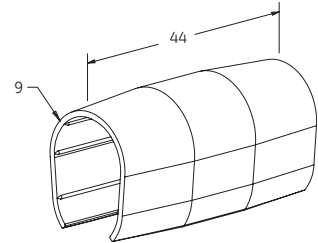

Light Guide End Caps

Light Guide Connectors

Light Guide Corners

# System & Component Illustrations

All dimensions are in mm  
Images are not to scale

**Tetra Contour Complete System**

**Light Engine**

**Light Guide**

**Light Engine, Light Guide & Mounting Clip**

**Light Guide Mounting Clip**

**Light Engine Mounting Clip**

**Light Guide End Cap**

**Light Guide Connector**

**Inside Corner Connector**

**Outside Corner Connector**

**Planar Corner Connector**

**Weather Box**

**Exploded View**