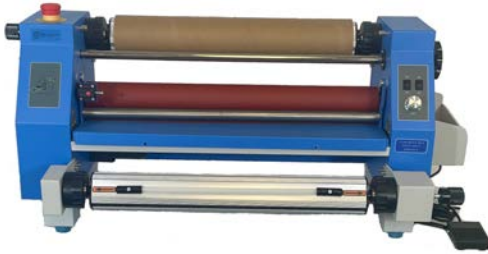

Gfp **Graphic Finishing**
partners

Where Finishing Comes First.

Gfp 220C

Compact Cold Laminator

The Gfp 220C is the perfect complement to the latest wide format inkjet printers. Its space-saving size, efficient set-up and operation, and entry level pricing will add value – and profit – to photo and printed media output. The compact 220C delivers consistently professional results making it ideal for photo studios, copy shops and graphic designers.

- **Fits easily in your office**
- **Quick and easy set-up**
- **Infinite hand wheel adjustment**
- **2.5" diameter rollers**
- **Foot pedal included**

The 220C needs only 5 square feet of space. Or roll it away when it's not in use.

Simple to operate:

- forward/reverse
- run/foot
- variable speed.

220C

Rugged Design
Professional Quality
Proven Performance
Economically Priced

APPLICATIONS

- Banners*
- Posters*
- POP Displays*
- Photographs*
- Architectural Designs*
- Maps*
- Presentations*
- Vinyl Lettering Pre-mask*