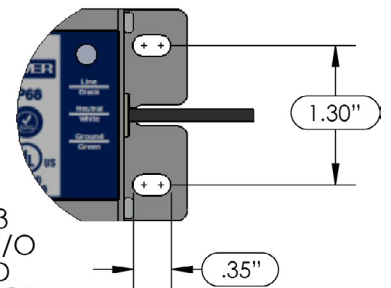

**LOAD 100%
NO DEGRADING**

DETAIL A
SCALE 2 : 3
SHOWN W/O
WIRES AND
CONNECTOR