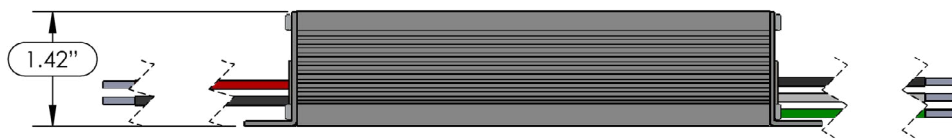

E {ECONO} SERIES - 60W

**PRO-LEVEL PERFORMANCE AT AN ENTRY LEVEL VALUE**

France TruPower Power Supplies are built with integrated technology to produce the best power supply in the sign industry. Our TruBuild method protects your LED lighting source by controlling current, voltage and heat through tight circuitry integration. The result is a power supply that provides TruLoads, TruVoltage, TruCurrent, and TruCooling. For more details on each of these features and more click this link: [Product Series Comparison Chart](#).

PART #	MODEL	OUTPUT	INPUT	OPERATING TEMPERATURE	UL LISTINGS	INSTALL ENVIRONMENT	WIRE LEADS	WEIGHT EACH	PACKAGING
19370	DRV-1260-E	12VDC, 60 Watt 5 Amp, Class 2 No Min. Loading Required	120-277VAC 50/60Hz 1.2 / .70 Amp Max	-30°C to 60°C -22°F to 140°F	CLASS 2 CLASS P	DRY / DAMP	10"	2 lbs.	20 / CARTON