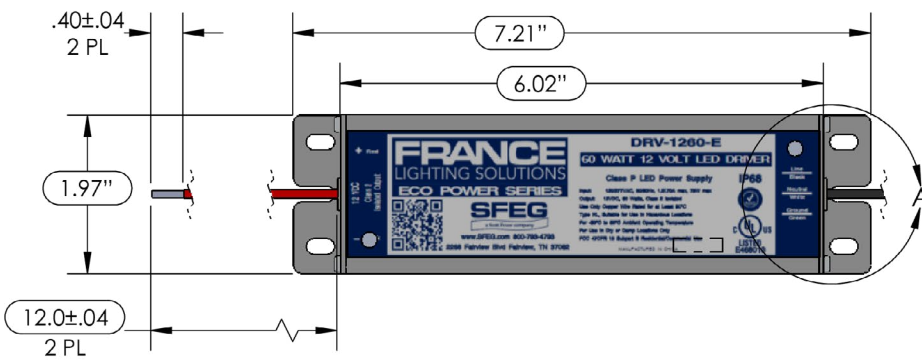

E {ECONO} SERIES - 60W

**PRO-LEVEL PERFORMANCE AT AN ENTRY LEVEL VALUE**

France TruPower Power Supplies are built with integrated technology to produce the best power supply in the sign industry. Our TruBuild method protects your LED lighting source by controlling current, voltage and heat through tight circuitry integration. The result is a power supply that provides TruLoads, TruVoltage, TruCurrent, and TruCooling. For more details on each of these features and more click this link: [Product Series Comparison Chart](#).

PART #	MODEL	OUTPUT	INPUT	OPERATING TEMPERATURE	UL LISTINGS	INSTALL ENVIRONMENT	WIRE LEADS	WEIGHT EACH	PACKAGING
19370	DRV-1260-E	12VDC, 60 Watt 5 Amp, Class 2 No Min. Loading Required	120-277VAC 50/60Hz 1.2 / .70 Amp Max	-30°C to 60°C -22°F to 140°F	CLASS 2 CLASS P	DRY / DAMP	10"	2 lbs.	20 / CARTON

**IDEAL FOR ENCLOSED APPLICATIONS**

- CHANNEL LETTERS
- RACEWAYS / CABINETS
- FRANCE FAST PAKS. ETC.

**LOAD 100%  
NO DEGRADING**

DETAIL A  
SCALE 2 : 3  
SHOWN W/O  
WIRES AND  
CONNECTOR

**FRANCE TRUPOWER POWER SUPPLIES NAVIGATION**