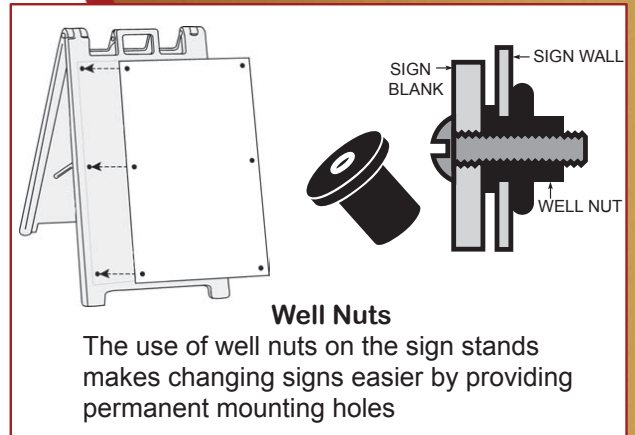

Signicade®

OUTSIDE DIMENSIONS : 45"H X 25"W x 3"D
DIMENSIONS OF RECESSED PANEL: 36.0625"H x 24"W
WEIGHT: 18 lbs.
COLORS: White, Black, Yellow, Orange, Red, Blue, and Green
 Custom Colors Available
2 SIGNS PER FRAME

Message Boards Available in Black or White

Coroplast™ Message Board comes with tracks permanently attached.
 2 boards per kit.

Letter set contains over 300 letters and numbers plus "Sale" and "Special" headers and more.

Indexed box for letter storage (premium kit) and screws for attaching boards to frame are included in kit.

MADE IN THE USA

Marker Boards Available in Black or White

Marker Board kits include 2 sheets of Coroplast™ in either white or black and one set of neon markers.