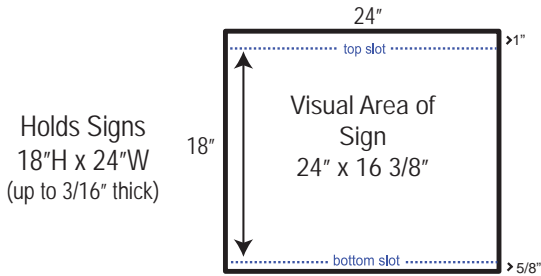

# Quik Sign®

Sign Blank Size: 18"H x 24"W  
 Outside Dimensions: 30.5"H x 26"W  
 Closed Thickness: 2"  
 Weight: 6.8 lbs.  
 Colors: White and Black  
 Can use all sign blanks up to 3/16" thick  
 Two signs per frame