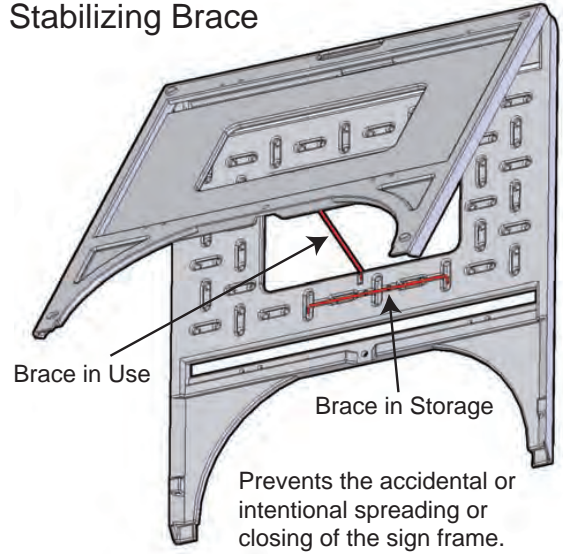

Stabilizing Brace